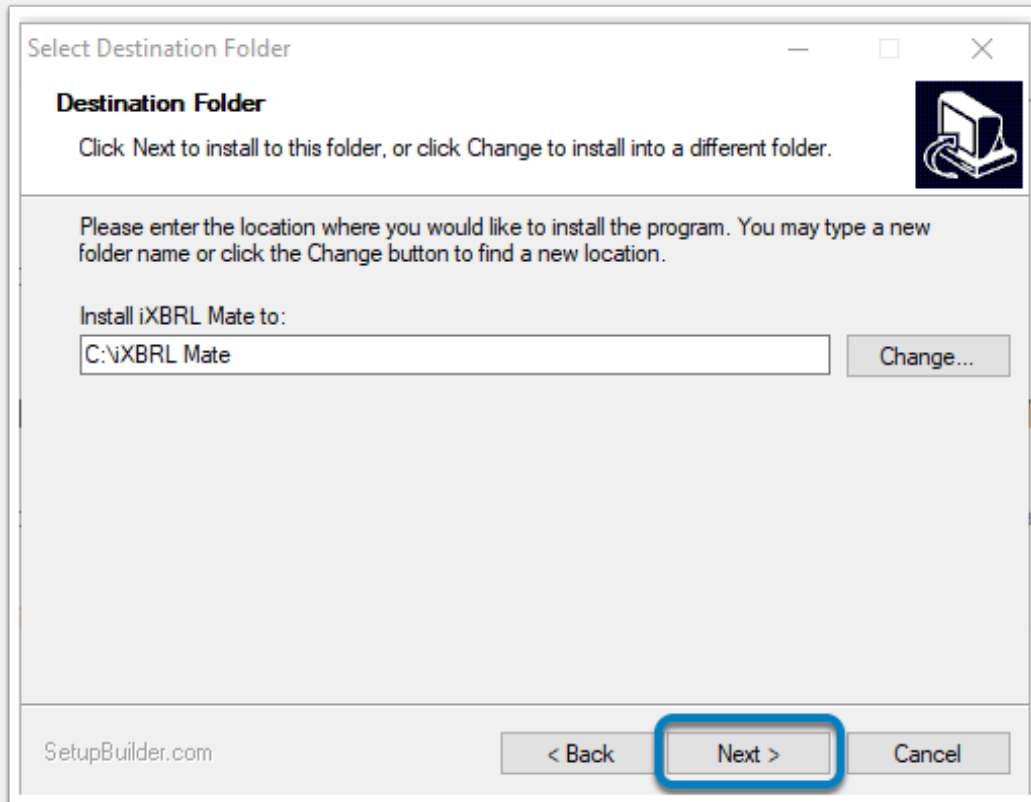

iXBRL MATE INSTALLATION