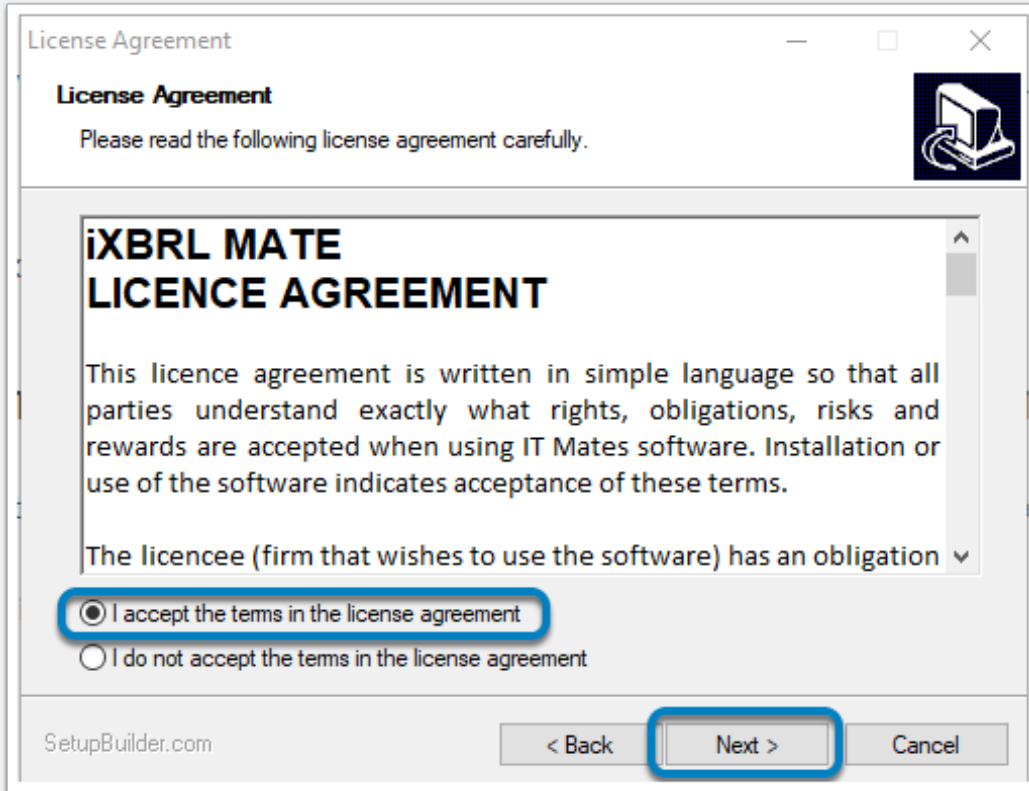

The "DOWNLOAD PROGRAM" button for iXBRL MATE is highlighted with a blue border.

iXBRL MATE INSTALLATION

Run the Installation File

Click 'Next'

iXBRL MATE INSTALLATION

Read and accept the licence agreement, then click 'Next' all the way through...