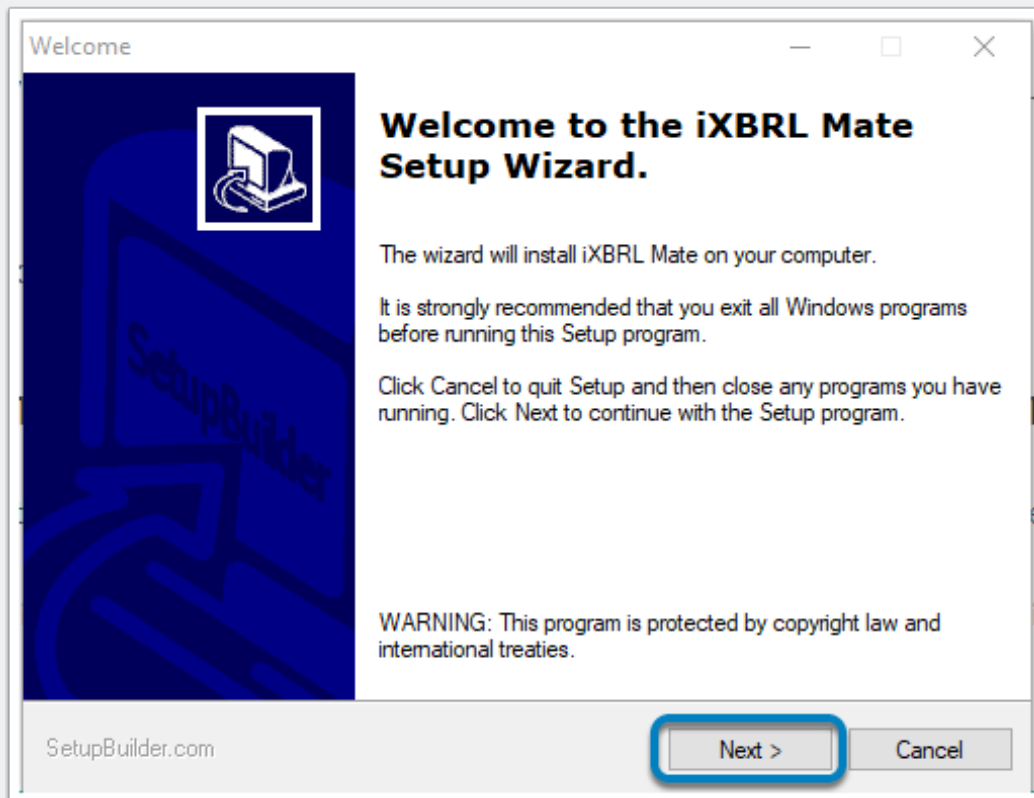

The "DOWNLOAD PROGRAM" button for iXBRL MATE is highlighted with a blue border.

iXBRL MATE INSTALLATION

Run the Installation File

Click 'Next'

iXBRL MATE INSTALLATION

Read and accept the licence agreement, then click 'Next' all the way through...