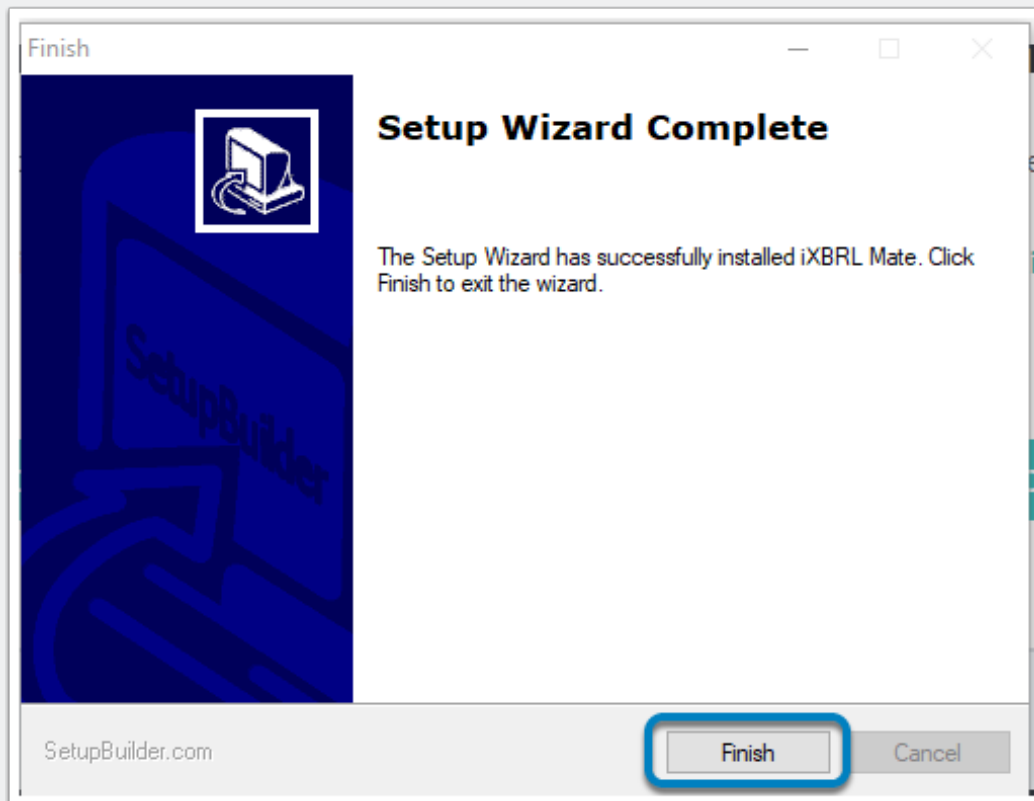

The "DOWNLOAD PROGRAM" button for iXBRL MATE is highlighted with a blue border.

iXBRL MATE INSTALLATION

Run the Installation File

Click 'Next'

iXBRL MATE INSTALLATION

Read and accept the licence agreement, then click 'Next' all the way through...

iXBRL MATE INSTALLATION

iXBRL MATE INSTALLATION

Click 'Finish'

You will find the iXBRL Mate icon on your desktop to Start the program....